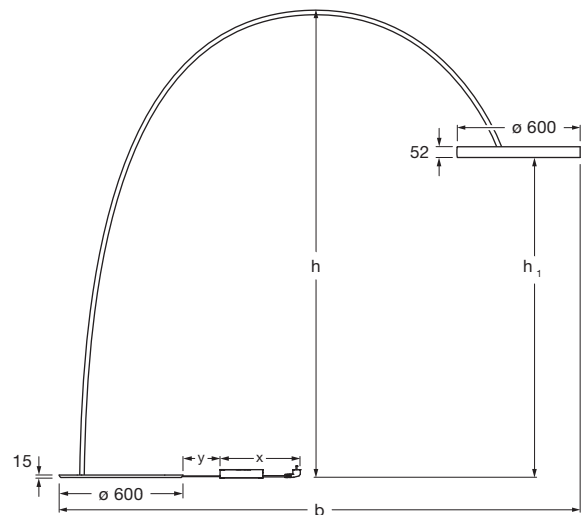

Mito largo datasheet

Annular LED arc luminaire with double-sided light emission and a diameter of 60 cm, height of the head can be adjusted during fitting (1.3 m / 1.45 m / 1.6 m). Connection to 230 V AC / 50 Hz mains voltage via power supply unit (converter), removable head for maintenance purposes.

Luminous power 60 W, control via »touchless control« (gesture control on the head, can be deactivated) or with Occhio air

Other versions: Mito raggio (arc luminaire)

h 2400 / h₁ = 1600 / b = 2540 *
h 2250 / h₁ = 1450 / b = 2655 *
h 2100 / h₁ = 1300 / b = 2780 *

dimensions in mm

technical data Mito largo

properties	material	head aluminium, painted, PVD-coated, optical silicone body carbon painted base steel painted
	cable length	power supply unit (x): 1 m luminaire (y): 2 m of which 1.5 m are retractable
	weight	34.0 kg
surface	head	bronze, matt gold, rose gold, matt silver, matt white, matt black
	body / base / cable	matt white, matt black
Occhio »color tune« LED	average life time	> 50.000 hrs
	energy efficiency class	A+
	power	60 W (incl. Occhio power supply approx. 66 W)
	color rendering index	high color; CRI Ra 95
	color temperature	2700–4000 K
	recommended use	residential
electricity	dimming	via »touchless control« on the head (can be deactivated) or with Occhio air
	connection	230 V AC / 50 Hz
	permitted operating conditions	max. 30°C for indoor use only

* production tolerance ± 50 mm

Mito largo lighting effects

table (wide)

wide light beam (up and down), beam angle
approx. 80° (down)

inserts: wide / flood

luminous flux: high color 60W 3330lm

UGR (4H8H) < 19