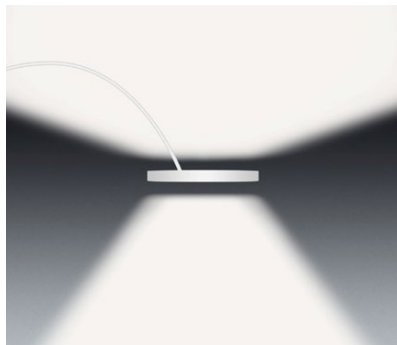

Mito largo datasheet

Annular LED arc luminaire with double-sided light emission and a diameter of 60 cm, height of the head can be adjusted during fitting (1.3 m / 1.45 m / 1.6 m). Connection to 230 V AC / 50 Hz mains voltage via power supply unit (converter), removable head for maintenance purposes.

Luminous power 60 W, control via »touchless control« (gesture control on the head, can be deactivated) or with Occhio air

Other versions: Mito raggio (arc luminaire)

h 2400 / h₁ = 1600 / b = 2540 *
h 2250 / h₁ = 1450 / b = 2655 *
h 2100 / h₁ = 1300 / b = 2780 *

dimensions in mm

technical data Mito largo

properties	material	head aluminium, painted, PVD-coated, optical silicone body carbon painted base steel painted
	cable length	power supply unit (x): 1 m luminaire (y): 2 m of which 1.5 m are retractable
	weight	34.0 kg
surface	head	bronze, matt gold, rose gold, matt silver, matt white, matt black
	body / base / cable	matt white, matt black
Occhio »color tune« LED	average life time	> 50.000 hrs
	energy efficiency class	A+
	power	60 W (incl. Occhio power supply approx. 66 W)
	color rendering index	high color; CRI Ra 95
	color temperature	2700–4000 K
	recommended use	residential
electricity	dimming	via »touchless control« on the head (can be deactivated) or with Occhio air
	connection	230 V AC / 50 Hz
	permitted operating conditions	max. 30°C for indoor use only

* production tolerance ± 50 mm

Mito largo lighting effects

table (wide)

wide light beam (up and down), beam angle
approx. 80° (down)

inserts: wide / flood

luminous flux: high color 60W 3330lm

UGR (4H8H) < 19