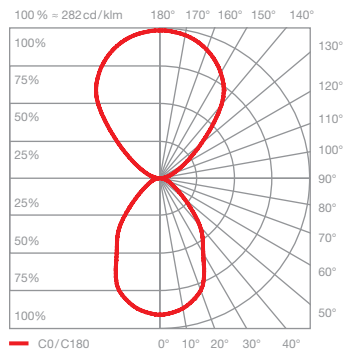

Mito largo datasheet

Annular LED arc luminaire with double-sided light emission and a diameter of 60 cm, height of the head can be adjusted during fitting (1.3 m / 1.45 m / 1.6 m). Connection to 230 V AC / 50 Hz mains voltage via power supply unit (converter), removable head for maintenance purposes.

Luminous power 60 W, control via »touchless control« (gesture control on the head, can be deactivated) or with Occhio air

Other versions: Mito raggio (arc luminaire)

h 2400 / h₁ = 1600 / b = 2540 *
h 2250 / h₁ = 1450 / b = 2655 *
h 2100 / h₁ = 1300 / b = 2780 *

dimensions in mm

technical data Mito largo

properties	material	head aluminium, painted, PVD-coated, optical silicone body carbon painted base steel painted
	cable length	power supply unit (x): 1 m luminaire (y): 2 m of which 1.5 m are retractable
	weight	34.0 kg
surface	head	bronze, matt gold, rose gold, matt silver, matt white, matt black
	body / base / cable	matt white, matt black
Occhio »color tune« LED	average life time	> 50.000 hrs
	energy efficiency class	A+
	power	60 W (incl. Occhio power supply approx. 66 W)
	color rendering index	high color; CRI Ra 95
	color temperature	2700–4000 K
	recommended use	residential
electricity	dimming	via »touchless control« on the head (can be deactivated) or with Occhio air
	connection	230 V AC / 50 Hz
	permitted operating conditions	max. 30°C for indoor use only

* production tolerance ± 50 mm

Mito largo lighting effects

table (wide)

wide light beam (up and down), beam angle
approx. 80° (down)

inserts: wide / flood

luminous flux: high color 60W 3330lm

UGR (4H8H) < 19