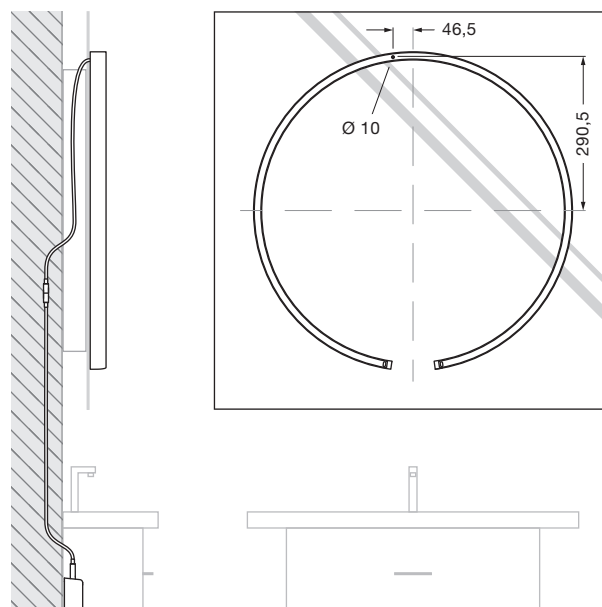

Mito sfera su 60 datasheet

Ring-shaped LED wall luminaire with single-sided light output for mounting on a mirror and a diameter of 60 cm. The lighting effect provides glare-free light for perfect illumination. This version features an external power supply unit behind the mirror or in recess and connects to 230 VAC mains voltage.

* For a list of compatible dimmers, see www.occhio.de/dim_en, trailing-edge phasecut dimmer and Occhio air not combinable

Mito sfera su 60 connection diagram

Option 1

power supply unit behind the mirror, length of the luminaire cable 1.2 m

Option 2

Power supply unit in revision, optional extension cable (5 m) can be ordered via configurator

Mito sfera su 60 lighting effects

wide

wide-radiation light, beam angle approx. 90°

inserts: wide

luminous flux: high color 40 W 1600 lm