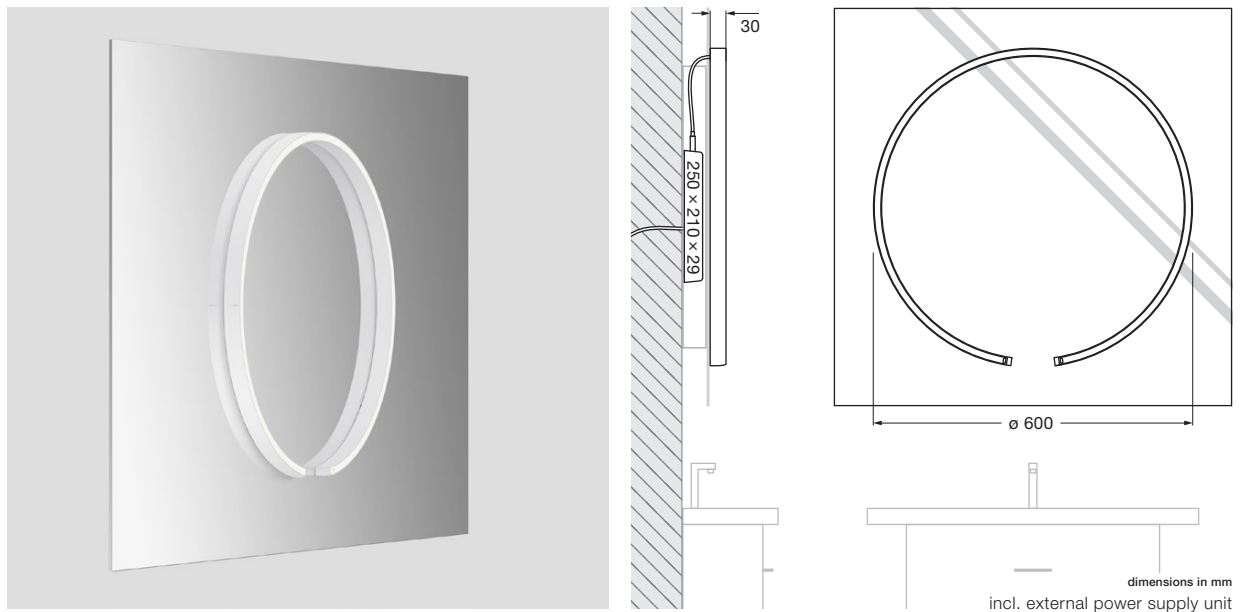

Mito sfera su 60 datasheet

Ring-shaped LED wall luminaire with single-sided light output for mounting on a mirror and a diameter of 60 cm. The lighting effect provides glare-free light for perfect illumination. This version features an external power supply unit behind the mirror or in recess and connects to 230 VAC mains voltage.

technical data Mito sfera su 60

| | | |
|-------------|--------------------------------|--|
| properties | material | aluminium painted or PVD-coated, optical silicone |
| | weight (without mirror) | 2.5 kg |
| surface | head | bronze, matt gold, rose gold, matt silver, matt white, matt black, phantom |
| | Occhio »color tune« LED | |
| | average life time | > 50.000 hrs |
| | energy efficiency class | A+ |
| | power | 40 W (incl. external Occhio power supply unit approx. 46 W) |
| | color rendering index | high color; CRI Ra 95 |
| | color temperature | 2700–4000 K |
| electricity | recommended use | residential and commercial |
| | dimming | via trailing-edge phasecut dimmer, »touchless control« or Occhio air (optional)* |
| | connection | 230 V AC |
| | permitted operating conditions | max. 30°C for indoor use only |