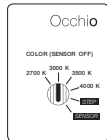

control options

Control

Mito set box (standard)

sospeso / volo