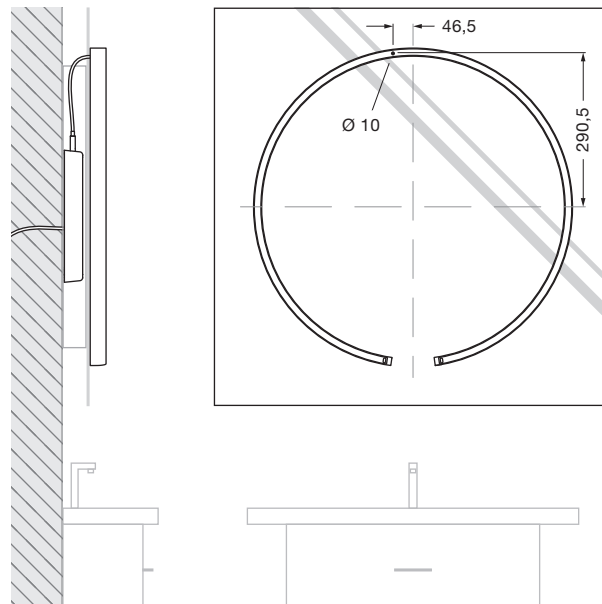

Mito sfera su 60 connection diagram

Option 1

power supply unit behind the mirror, length of the luminaire cable 1.2 m