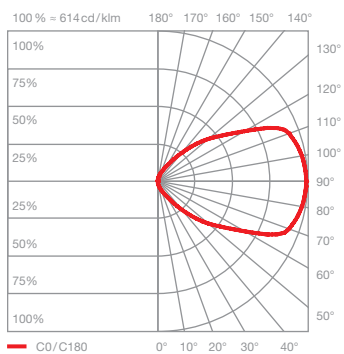

Mito sfera su 60 lighting effects

wide

wide-radiation light, beam angle approx. 90°

inserts: wide

luminous flux: high color 40 W 1600 lm

UGR (4H8H) > 19*

*The standardized indication of glare values (UGR value - 4H8H) is not quite significant for annular luminaires. In most real applications the result of an individual calculation is a UGR value <19. Therefore, we recommend to carry out a calculation which can be prepared by our lighting design team (project-support@occhio.de).