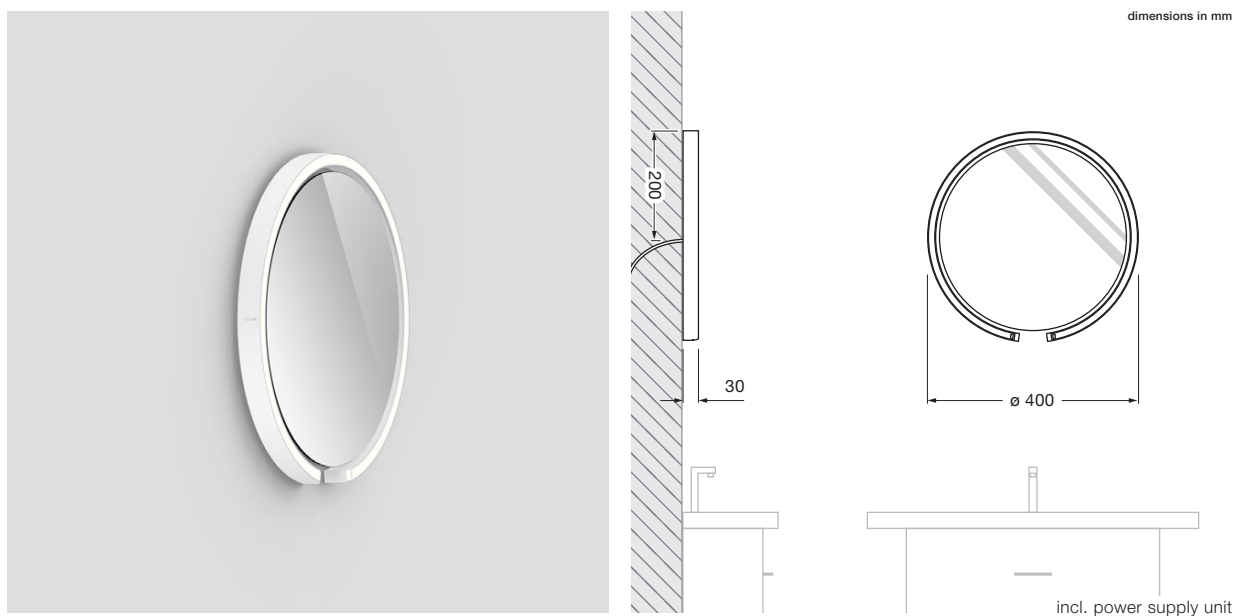

Mito sfera 40 datasheet

Ring-shaped LED mirror-wall luminaire with single-sided light output and a diameter of 40 cm. The lighting effect provides glare-free light for perfect illumination. This version features an integrated power supply unit for surface mounting and connects to 230VAC mains voltage.

technical data Mito sfera 40

| | | |
|-------------------------|--------------------------------|---|
| properties | material | aluminium painted or PVD-coated, optical silicone , mirrored glass |
| | weight | 3.8 kg |
| surface | head | bronze, matt gold, rose gold, matt silver, matt white, matt black, phantom |
| | mirror | clear glass, tinted glass |
| Occhio »color tune« LED | average life time | > 50.000 hrs |
| | energy efficiency class | A+ |
| | power | 20 W (incl. Occhio power supply unit approx. 26 W) |
| | color rendering index | high color; CRI Ra 95 |
| | color temperature | 2700–4000 K |
| | recommended use | residential and commercial |
| electricity | dimming | via trailing-edge phasecut dimmer, »touchless control« or Occhio air (optional) * |
| | connection | 230V AC |
| | permitted operating conditions | max. 30°C for indoor use only |