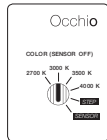

control options

Control

Mito set box (standard)

sospeso / volo