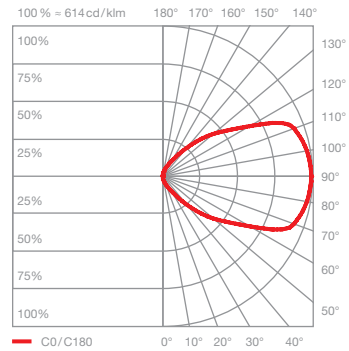

Mito sfera 40 lighting effects

wide

wide-radiation light, beam angle approx. 90°

inserts: wide

luminous flux: high color   20 W   800 lm

UGR (4H8H) > 19*

*The standardized indication of glare values (UGR value - 4H8H) is not quite significant for annular luminaires. In most real applications the result of an individual calculation is a UGR value <19. Therefore, we recommend to carry out a calculation which can be prepared by our lighting design team (project-support@occhio.de).