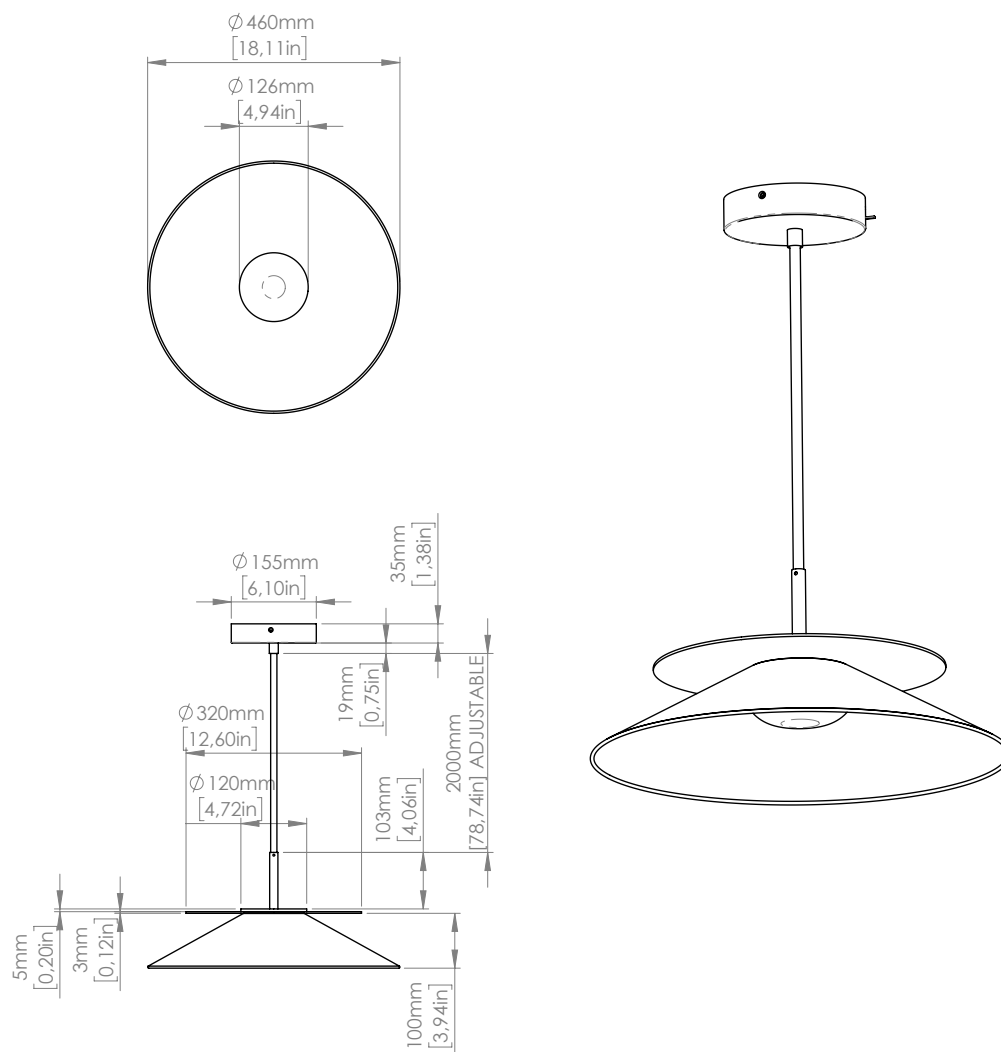

**TA MEDIUM**

1 x 20W  
Strip LED  
Emission: 2.300 Lm  
2.700 K; CRI: >90  
IP20

**SO**

1..10V dimmable.  
Other dimming systems available on request

**TA**

Dimmable, push switch on base

Copyright and/or design rights subsist in this drawing. No part of this drawing may be reproduced in any material form (including photocopying or storing in any medium electronic means, whether or not intentionally and whether or not as part or a larger publication) without the express permission of the copyright owner, Contardi Lighting S.r.l.. Further and without prejudice to the above, this drawing and all information relating thereto is confidential, and shall not be communicated to a third party without the consent of Contardi lighting srl. Contardi lighting srl asserts all rights to be identified as the author of the work and otherwise.